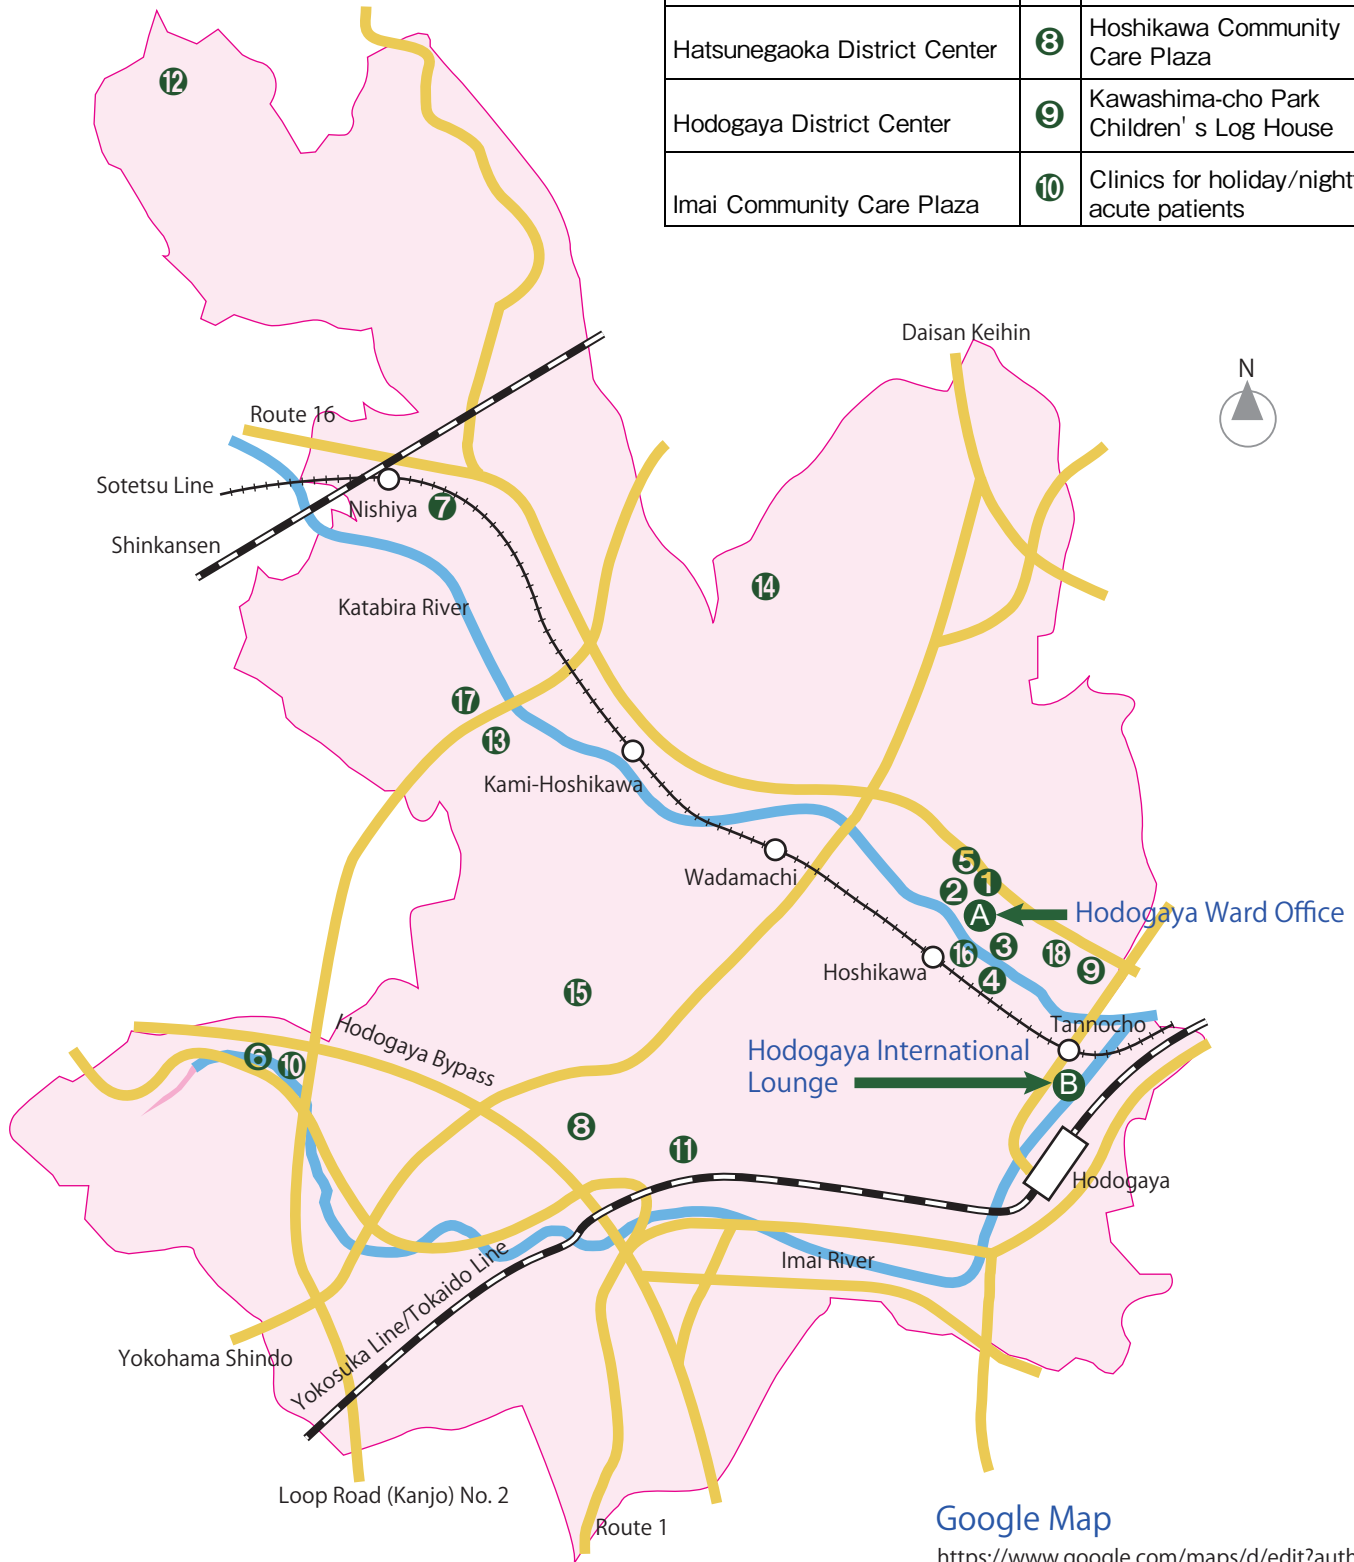

Hodogaya Ward Office	A	District Child Care Support Center "Kokkoro"	3	Iwasaki Community Care Plaza	11
Hodogaya International Lounge	B	Hodogaya Civil Activity Center ("Ours")	4	Kamisugeta Community Care Plaza	12
Hodogaya Police Department	1	Hodogaya Post Office	5	Kawashima Community Care Plaza	13
Hodogaya Fire Department	2	Imai District Center	6	Tokiwadai Community Care Plaza	14
		Nishiya District Center	7	Bukko Community Care Plaza	15
		Hatsunegaoka District Center	8	Hoshikawa Community Care Plaza	16
		Hodogaya District Center	9	Kawashima-cho Park Children's Log House	17
		Imai Community Care Plaza	10	Clinics for holiday/nighttime acute patients	18

Google Map
<https://www.google.com/maps/d/edit?authuser=0&authuser=0&hl=ja&hl=ja&mid=z5F193j6fywl.kksFPo4RCIBw>

Major Public Facilities in Hodogaya